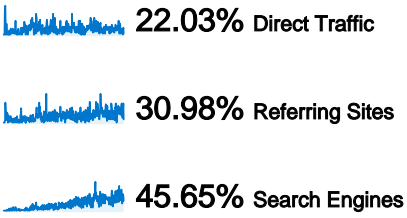

6,887 people visited this site

 **11,549 Visits**

 **6,887 Absolute Unique Visitors**

 **31,012 Pageviews**

 **2.69 Average Pageviews**

 **00:02:50 Time on Site**

 **55.54% Bounce Rate**

 **59.40% New Visits**

- **Search Engines**
5,272.00 (45.65%)
- **Referring Sites**
3,578.00 (30.98%)
- **Direct Traffic**
2,544.00 (22.03%)
- **Other**
155 (1.34%)

Top Traffic Sources

Sources	Visits	% visits	Keywords	Visits	% visits
google (organic)	4,575	39.61%	auburn gresham portal	378	7.17%
(direct) ((none))	2,544	22.03%	facebook	127	2.41%
englewoodportal.org (referral)	654	5.66%	(not provided)	108	2.05%
gagdc.org (referral)	498	4.31%	auburn gresham	65	1.23%
facebook.com (referral)	358	3.10%	micro-market recovery program	61	1.16%

11,549 visits came from 77 countries/territories

Site Usage						
Visits	Pages/Visit	Avg. Time on Site	% New Visits	Bounce Rate		
11,549 % of Site Total: 100.00%	2.69 Site Avg: 2.69 (0.00%)	00:02:50 Site Avg: 00:02:50 (0.00%)	59.41% Site Avg: 59.40% (0.01%)	55.54% Site Avg: 55.54% (0.00%)		
Country/Territory	Visits	Pages/Visit	Avg. Time on Site	% New Visits	Bounce Rate	
United States	11,108	2.74	00:02:55	58.24%	54.51%	
India	49	2.02	00:01:18	95.92%	67.35%	
Canada	45	1.31	00:00:12	97.78%	80.00%	
Russia	33	1.15	00:00:03	100.00%	90.91%	
Brazil	32	1.16	> 00:00:00	15.62%	84.38%	
United Kingdom	29	1.10	00:00:09	96.55%	93.10%	
Australia	22	1.27	00:00:15	86.36%	81.82%	
Philippines	15	1.20	00:00:16	93.33%	80.00%	
(not set)	13	1.54	00:00:06	92.31%	76.92%	

Germany	12	1.00	00:00:00	100.00%	100.00%
					1 - 10 of 77

Pages on this site were viewed a total of 31,012 times

 **31,012 Pageviews**

 **24,091 Unique Views**

 **55.56% Bounce Rate**

Top Content

Pages	Pageviews	% Pageviews
/index.html	7,410	23.89%
/news/index.html	796	2.57%
/signin.aspx	789	2.54%
/Jobs0.html	785	2.53%
/calendar/index.html	756	2.44%