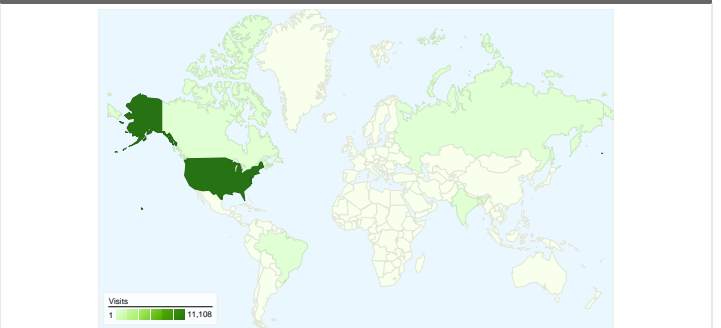

Site Usage

Visitors Overview

Map Overlay

Traffic Sources Overview

Content Overview

Pages	Pageviews	% Pageviews
/index.html	7,410	23.89%
/news/index.html	796	2.57%
/signin.aspx	789	2.54%
/Jobs0.html	785	2.53%
/calendar/index.html	756	2.44%

6,887 people visited this site

 **11,549 Visits**

 **6,887 Absolute Unique Visitors**

 **31,012 Pageviews**

 **2.69 Average Pageviews**

 **00:02:50 Time on Site**

 **55.54% Bounce Rate**

 **59.40% New Visits**

11,549 visits came from 77 countries/territories

Site Usage						
Visits	Pages/Visit	Avg. Time on Site	% New Visits	Bounce Rate		
11,549 % of Site Total: 100.00%	2.69 Site Avg: 2.69 (0.00%)	00:02:50 Site Avg: 00:02:50 (0.00%)	59.41% Site Avg: 59.40% (0.01%)	55.54% Site Avg: 55.54% (0.00%)		
Country/Territory	Visits	Pages/Visit	Avg. Time on Site	% New Visits	Bounce Rate	
United States	11,108	2.74	00:02:55	58.24%	54.51%	
India	49	2.02	00:01:18	95.92%	67.35%	
Canada	45	1.31	00:00:12	97.78%	80.00%	
Russia	33	1.15	00:00:03	100.00%	90.91%	
Brazil	32	1.16	> 00:00:00	15.62%	84.38%	
United Kingdom	29	1.10	00:00:09	96.55%	93.10%	
Australia	22	1.27	00:00:15	86.36%	81.82%	
Philippines	15	1.20	00:00:16	93.33%	80.00%	
(not set)	13	1.54	00:00:06	92.31%	76.92%	

Germany	12	1.00	00:00:00	100.00%	100.00%
					1 - 10 of 77

Pages on this site were viewed a total of 31,012 times

 **31,012 Pageviews**

 **24,091 Unique Views**

 **55.56% Bounce Rate**

Top Content

Pages	Pageviews	% Pageviews
/index.html	7,410	23.89%
/news/index.html	796	2.57%
/signin.aspx	789	2.54%
/Jobs0.html	785	2.53%
/calendar/index.html	756	2.44%