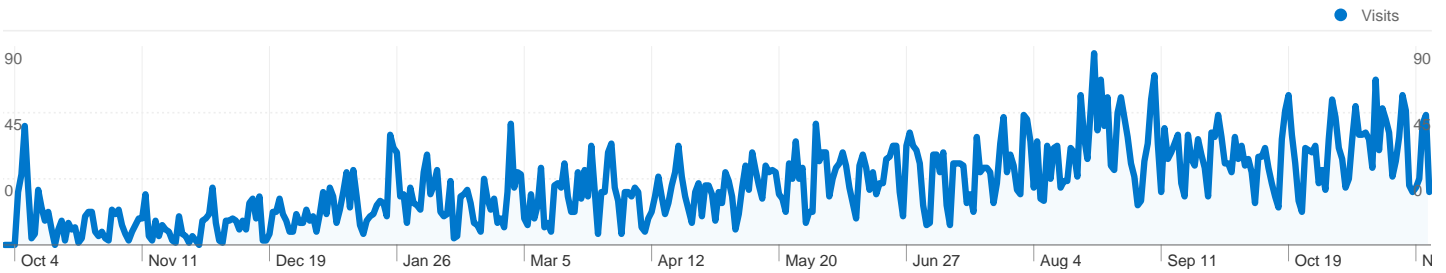

6,887 people visited this site

 **11,549 Visits**

 **6,887 Absolute Unique Visitors**

 **31,012 Pageviews**

 **2.69 Average Pageviews**

 **00:02:50 Time on Site**

 **55.54% Bounce Rate**

 **59.40% New Visits**

Technical Profile

Browser	Visits	% visits
Internet Explorer	5,491	47.55%
Firefox	2,101	18.19%
Safari	1,779	15.40%
Chrome	1,408	12.19%
Android Browser	512	4.43%

All traffic sources sent a total of 11,549 visits

11,549 visits came from 77 countries/territories

Site Usage						
Visits	Pages/Visit	Avg. Time on Site	% New Visits	Bounce Rate		
11,549 % of Site Total: 100.00%	2.69 Site Avg: 2.69 (0.00%)	00:02:50 Site Avg: 00:02:50 (0.00%)	59.41% Site Avg: 59.40% (0.01%)	55.54% Site Avg: 55.54% (0.00%)		
Country/Territory	Visits	Pages/Visit	Avg. Time on Site	% New Visits	Bounce Rate	
United States	11,108	2.74	00:02:55	58.24%	54.51%	
India	49	2.02	00:01:18	95.92%	67.35%	
Canada	45	1.31	00:00:12	97.78%	80.00%	
Russia	33	1.15	00:00:03	100.00%	90.91%	
Brazil	32	1.16	> 00:00:00	15.62%	84.38%	
United Kingdom	29	1.10	00:00:09	96.55%	93.10%	
Australia	22	1.27	00:00:15	86.36%	81.82%	
Philippines	15	1.20	00:00:16	93.33%	80.00%	
(not set)	13	1.54	00:00:06	92.31%	76.92%	

Germany	12	1.00	00:00:00	100.00%	100.00%
					1 - 10 of 77

Pages on this site were viewed a total of 31,012 times

 **31,012 Pageviews**

 **24,091 Unique Views**

 **55.56% Bounce Rate**

Top Content

Pages	Pageviews	% Pageviews
/index.html	7,410	23.89%
/news/index.html	796	2.57%
/signin.aspx	789	2.54%
/Jobs0.html	785	2.53%
/calendar/index.html	756	2.44%