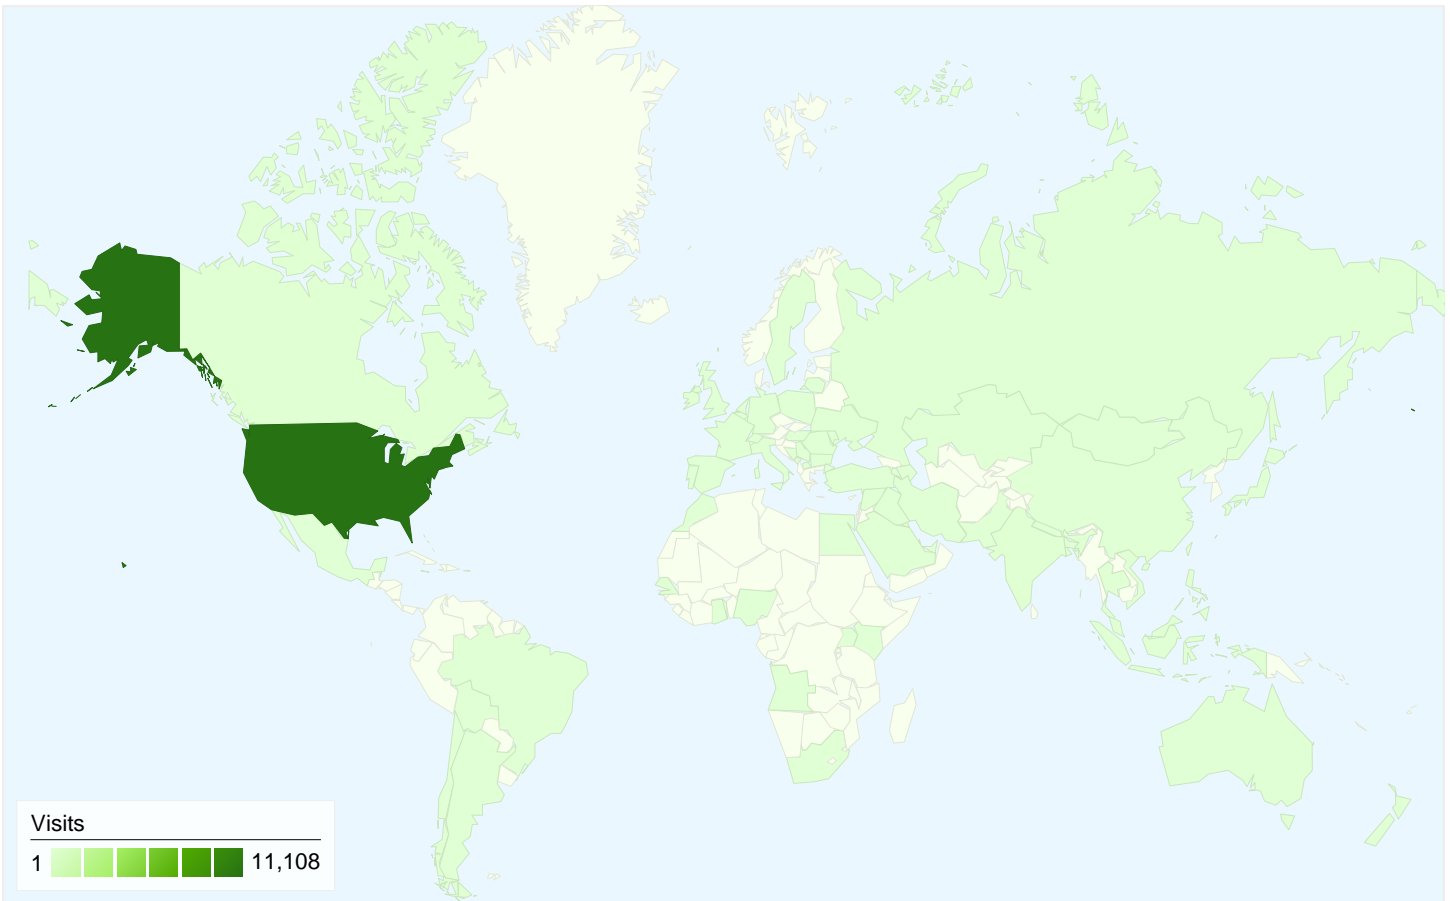

6,887 people visited this site

 **11,549 Visits**

 **6,887 Absolute Unique Visitors**

 **31,012 Pageviews**

 **2.69 Average Pageviews**

 **00:02:50 Time on Site**

 **55.54% Bounce Rate**

 **59.40% New Visits**

Technical Profile

Browser	Visits	% visits
Internet Explorer	5,491	47.55%
Firefox	2,101	18.19%
Safari	1,779	15.40%
Chrome	1,408	12.19%
Android Browser	512	4.43%

All traffic sources sent a total of 11,549 visits

11,549 visits came from 77 countries/territories

Site Usage						
Visits	Pages/Visit	Avg. Time on Site	% New Visits	Bounce Rate		
11,549 % of Site Total: 100.00%	2.69 Site Avg: 2.69 (0.00%)	00:02:50 Site Avg: 00:02:50 (0.00%)	59.41% Site Avg: 59.40% (0.01%)	55.54% Site Avg: 55.54% (0.00%)		
Country/Territory	Visits	Pages/Visit	Avg. Time on Site	% New Visits	Bounce Rate	
United States	11,108	2.74	00:02:55	58.24%	54.51%	
India	49	2.02	00:01:18	95.92%	67.35%	
Canada	45	1.31	00:00:12	97.78%	80.00%	
Russia	33	1.15	00:00:03	100.00%	90.91%	
Brazil	32	1.16	> 00:00:00	15.62%	84.38%	
United Kingdom	29	1.10	00:00:09	96.55%	93.10%	
Australia	22	1.27	00:00:15	86.36%	81.82%	
Philippines	15	1.20	00:00:16	93.33%	80.00%	
(not set)	13	1.54	00:00:06	92.31%	76.92%	

Germany	12	1.00	00:00:00	100.00%	100.00%
					1 - 10 of 77

Pages on this site were viewed a total of 31,012 times

 **31,012 Pageviews**

 **24,091 Unique Views**

 **55.56% Bounce Rate**

Top Content

Pages	Pageviews	% Pageviews
/index.html	7,410	23.89%
/news/index.html	796	2.57%
/signin.aspx	789	2.54%
/Jobs0.html	785	2.53%
/calendar/index.html	756	2.44%