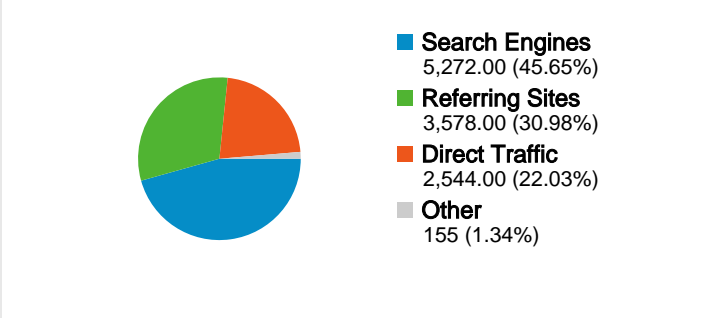

Site Usage

Visitors Overview

Map Overlay

Traffic Sources Overview

Content Overview

Pages	Pageviews	% Pageviews
/index.html	7,410	23.89%
/news/index.html	796	2.57%
/signin.aspx	789	2.54%
/Jobs0.html	785	2.53%
/calendar/index.html	756	2.44%

6,887 people visited this site

 **11,549 Visits**

 **6,887 Absolute Unique Visitors**

 **31,012 Pageviews**

 **2.69 Average Pageviews**

 **00:02:50 Time on Site**

 **55.54% Bounce Rate**

 **59.40% New Visits**

11,549 visits came from 77 countries/territories

Site Usage						
Visits	Pages/Visit	Avg. Time on Site	% New Visits	Bounce Rate		
11,549 % of Site Total: 100.00%	2.69 Site Avg: 2.69 (0.00%)	00:02:50 Site Avg: 00:02:50 (0.00%)	59.41% Site Avg: 59.40% (0.01%)	55.54% Site Avg: 55.54% (0.00%)		
Country/Territory	Visits	Pages/Visit	Avg. Time on Site	% New Visits	Bounce Rate	
United States	11,108	2.74	00:02:55	58.24%	54.51%	
India	49	2.02	00:01:18	95.92%	67.35%	
Canada	45	1.31	00:00:12	97.78%	80.00%	
Russia	33	1.15	00:00:03	100.00%	90.91%	
Brazil	32	1.16	> 00:00:00	15.62%	84.38%	
United Kingdom	29	1.10	00:00:09	96.55%	93.10%	
Australia	22	1.27	00:00:15	86.36%	81.82%	
Philippines	15	1.20	00:00:16	93.33%	80.00%	
(not set)	13	1.54	00:00:06	92.31%	76.92%	

Germany	12	1.00	00:00:00	100.00%	100.00%
					1 - 10 of 77

Pages on this site were viewed a total of 31,012 times

 **31,012 Pageviews**

 **24,091 Unique Views**

 **55.56% Bounce Rate**

Top Content

Pages	Pageviews	% Pageviews
/index.html	7,410	23.89%
/news/index.html	796	2.57%
/signin.aspx	789	2.54%
/Jobs0.html	785	2.53%
/calendar/index.html	756	2.44%